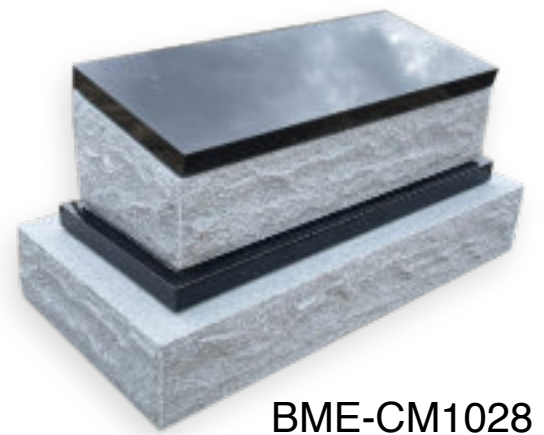

BME-CM1006

Bme Gray w/ Black Top 1-6 x 1-4 Heart with Cremation chamber \$995 add for etching includes all lettering

BME-CM1007

Bme Gray 2 Blocks for Cremation 2-0W x 2-10H \$1822.00 includes all lettering and Design

BME-CM1028

Bme Gray Bevel with Black Top 2 Niche with Black Sub Base 36"W x 18"D x 37"H \$2184.00 includes all lettering and Design add for any etchings

BME-CM1009A

BME-CM1009C

BME-CM1009B

BME-CM1009

Bme Gray 2-6 x 1-0 x 0-8 Grey Bevel With Black Top \$1029.00 W/Cremation Chamber for Two includes all lettering add for Etching

BME-CM1026

Bme Gray Single Niche with Jet Black Die 36"W x 16"D x 19" \$1596.00 plus \$350 etched Photo includes all lettering

BME-CM1027A

Bme Gray Double Niche Columbarium With Jet Black Doors 32"W x 18"D x 42" H \$4260.00 add \$350 ea for Etched Portraits