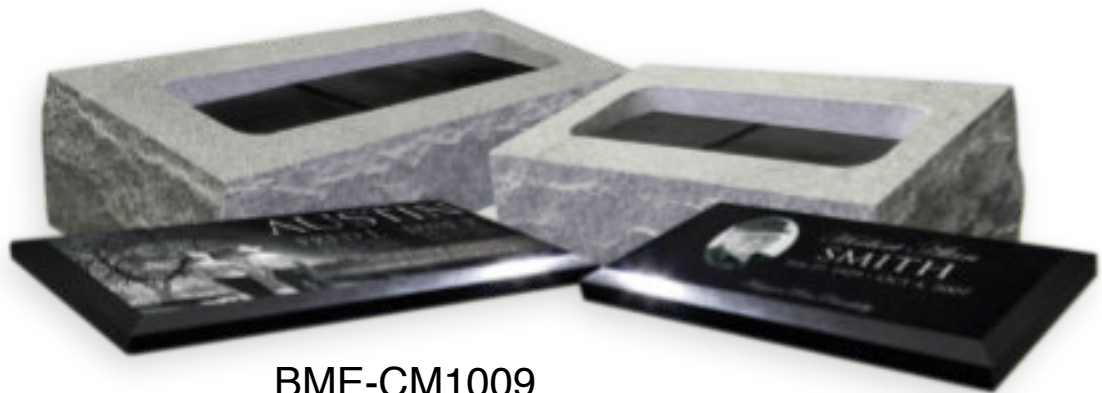

BME-CM1006

Bme Gray w/ Black Top 1-6 x 1-4 Heart with Cremation chamber \$995 add for etching includes all lettering

BME-CM1007

Bme Gray 2 Blocks for Cremation 2-0W x 2-10H \$1822.00 includes all lettering and Design

BME-CM1028

Bme Gray Bevel with Black Top 2 Niche with Black Sub Base 36"W x 18"D x 37"H \$2184.00 includes all lettering and Design add for any etchings

BME-CM1009A

BME-CM1009C

BME-CM1009B

BME-CM1009

Bme Gray 2-6 x 1-0 x 0-8 Grey Bevel With Black Top \$1029.00 W/Cremation Chamber for Two includes all lettering add for Etching

BME-CM1026

Bme Gray Single Niche with Jet Black Die 36"W x 16"D x 19" \$1596.00 plus \$350 etched Photo includes all lettering

BME-CM1027A

Bme Gray Double Niche Columbarium With Jet Black Doors 32"W x 18"D x 42" H \$4260.00 add \$350 ea for Etched Portraits